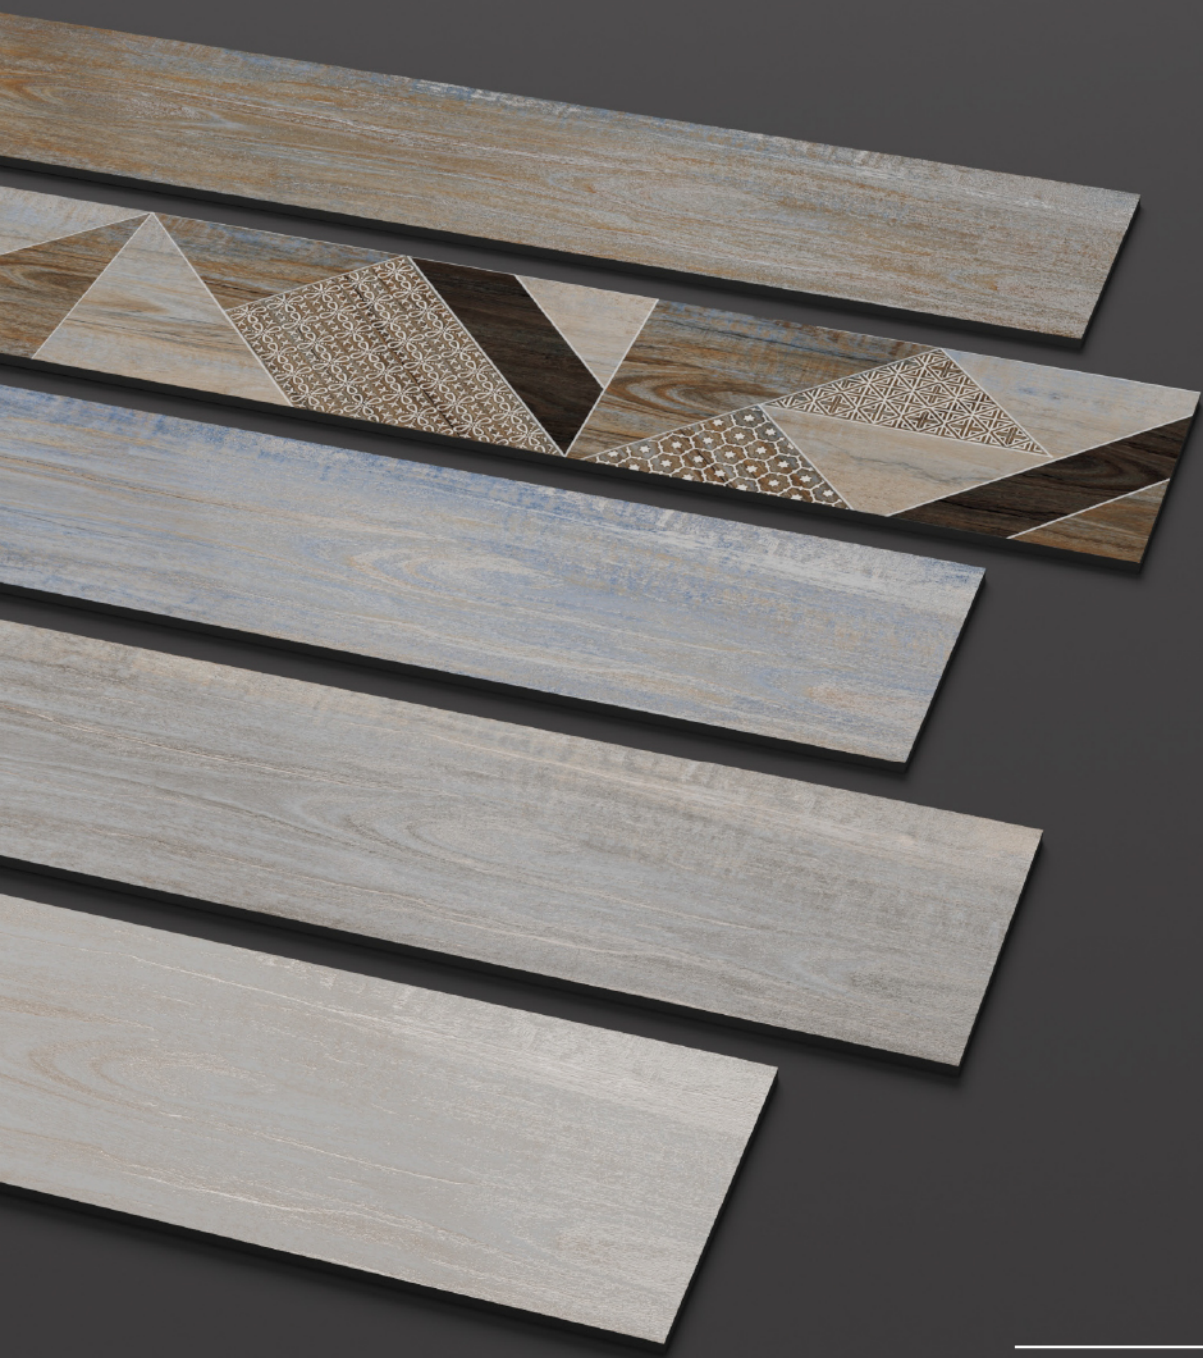

13401

13401 D

13402

13403

13404