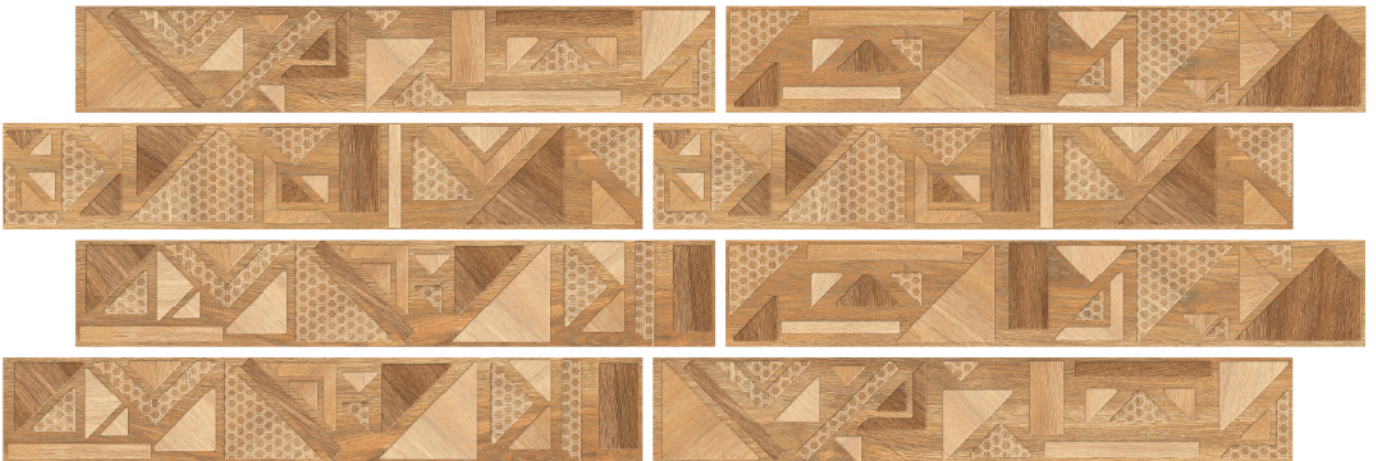

11401 D

Finish:
Carving

Thickness:
9mm

Size:
200 x 1200MM

Random:
5 face