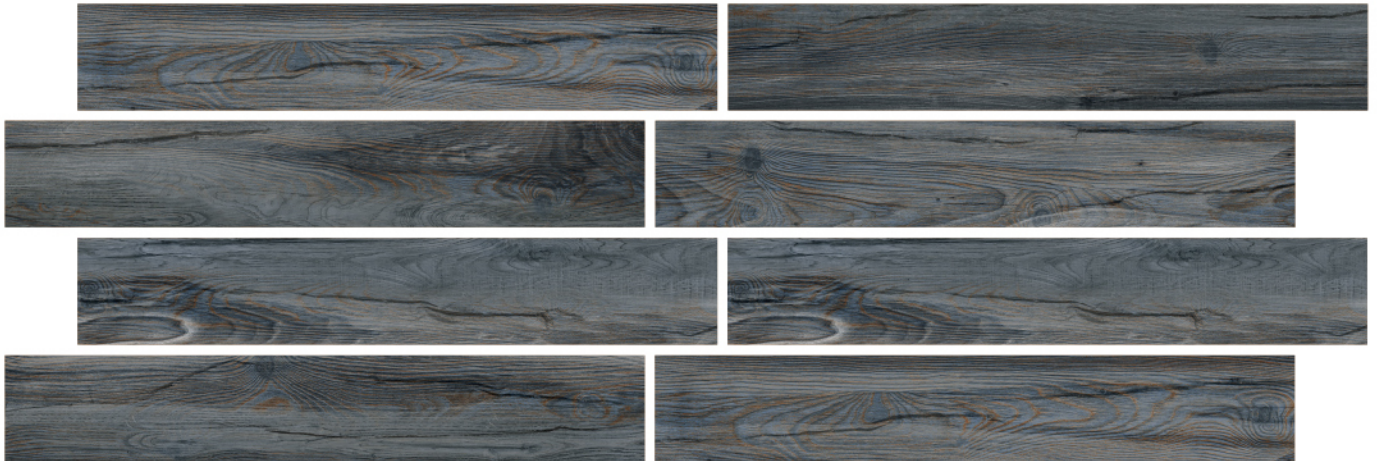

Size:
200 x 1200MM

Random:
8 face

13901

13902

13903

13901

Finish:
Carving

Thickness:
9mm