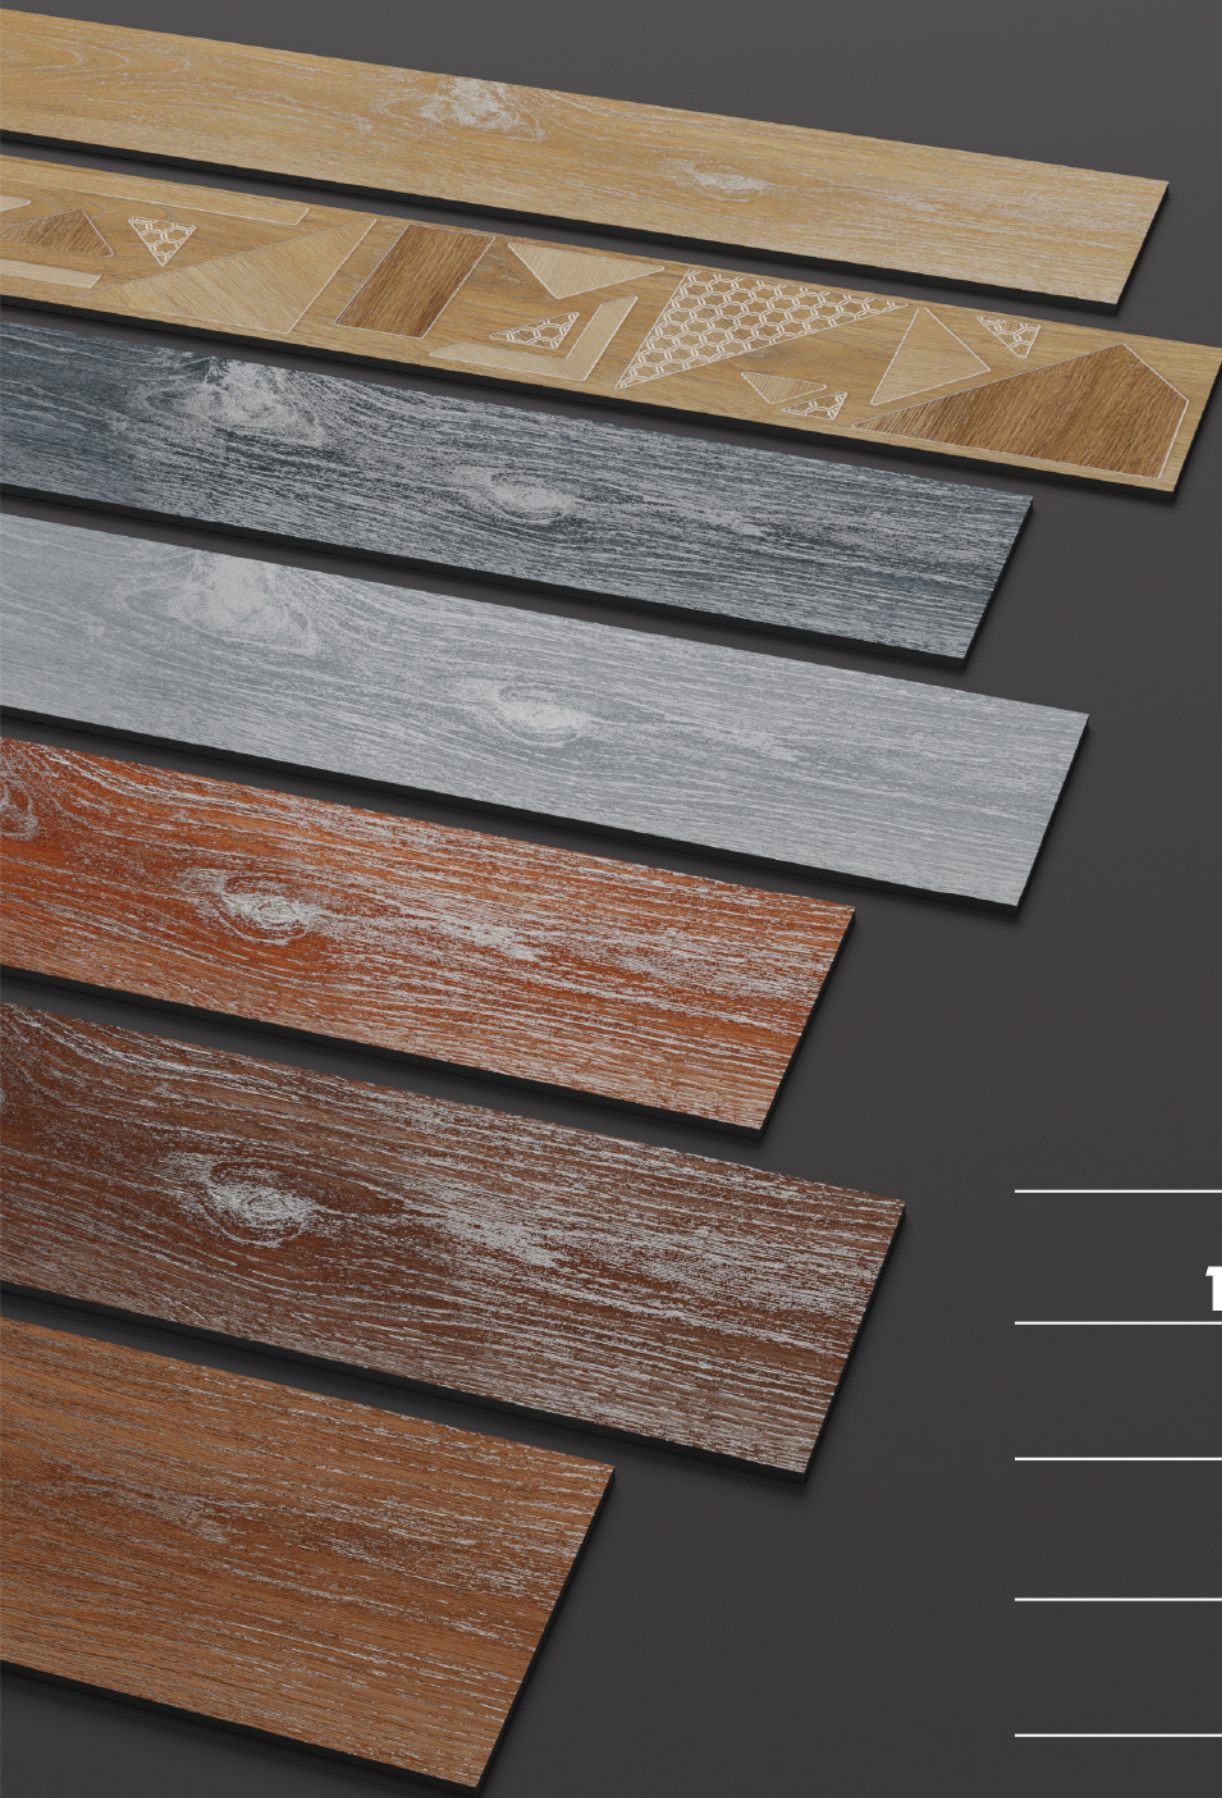

11401

11401 D

11402

11403

11404

11405

11406