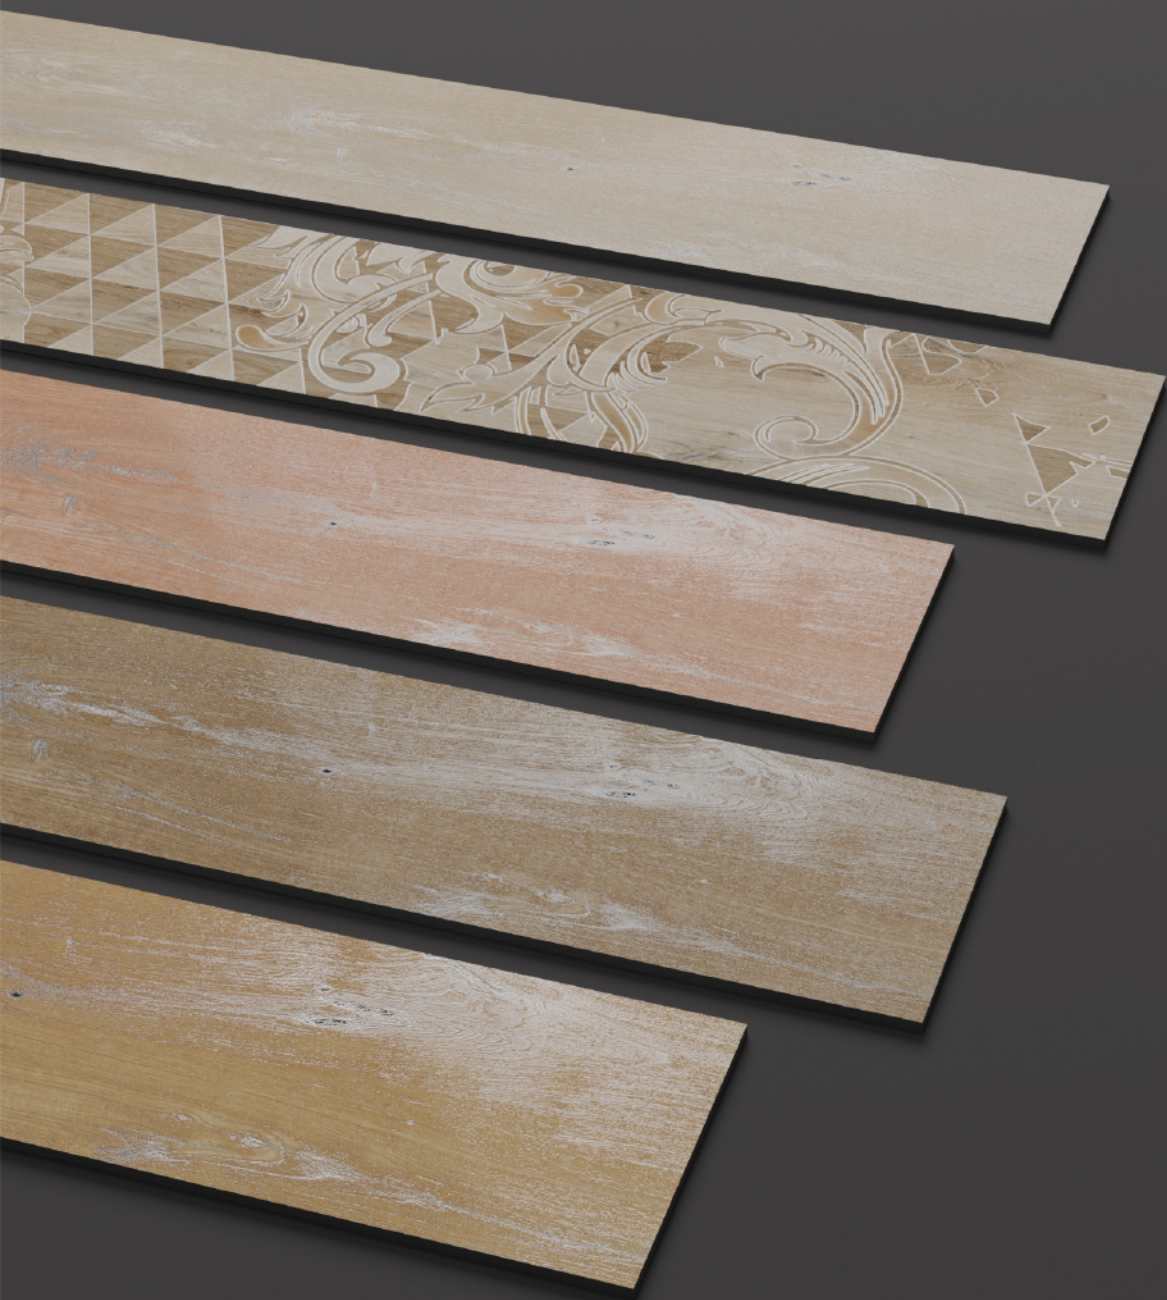

11601

11601 D

11602

11603

11604