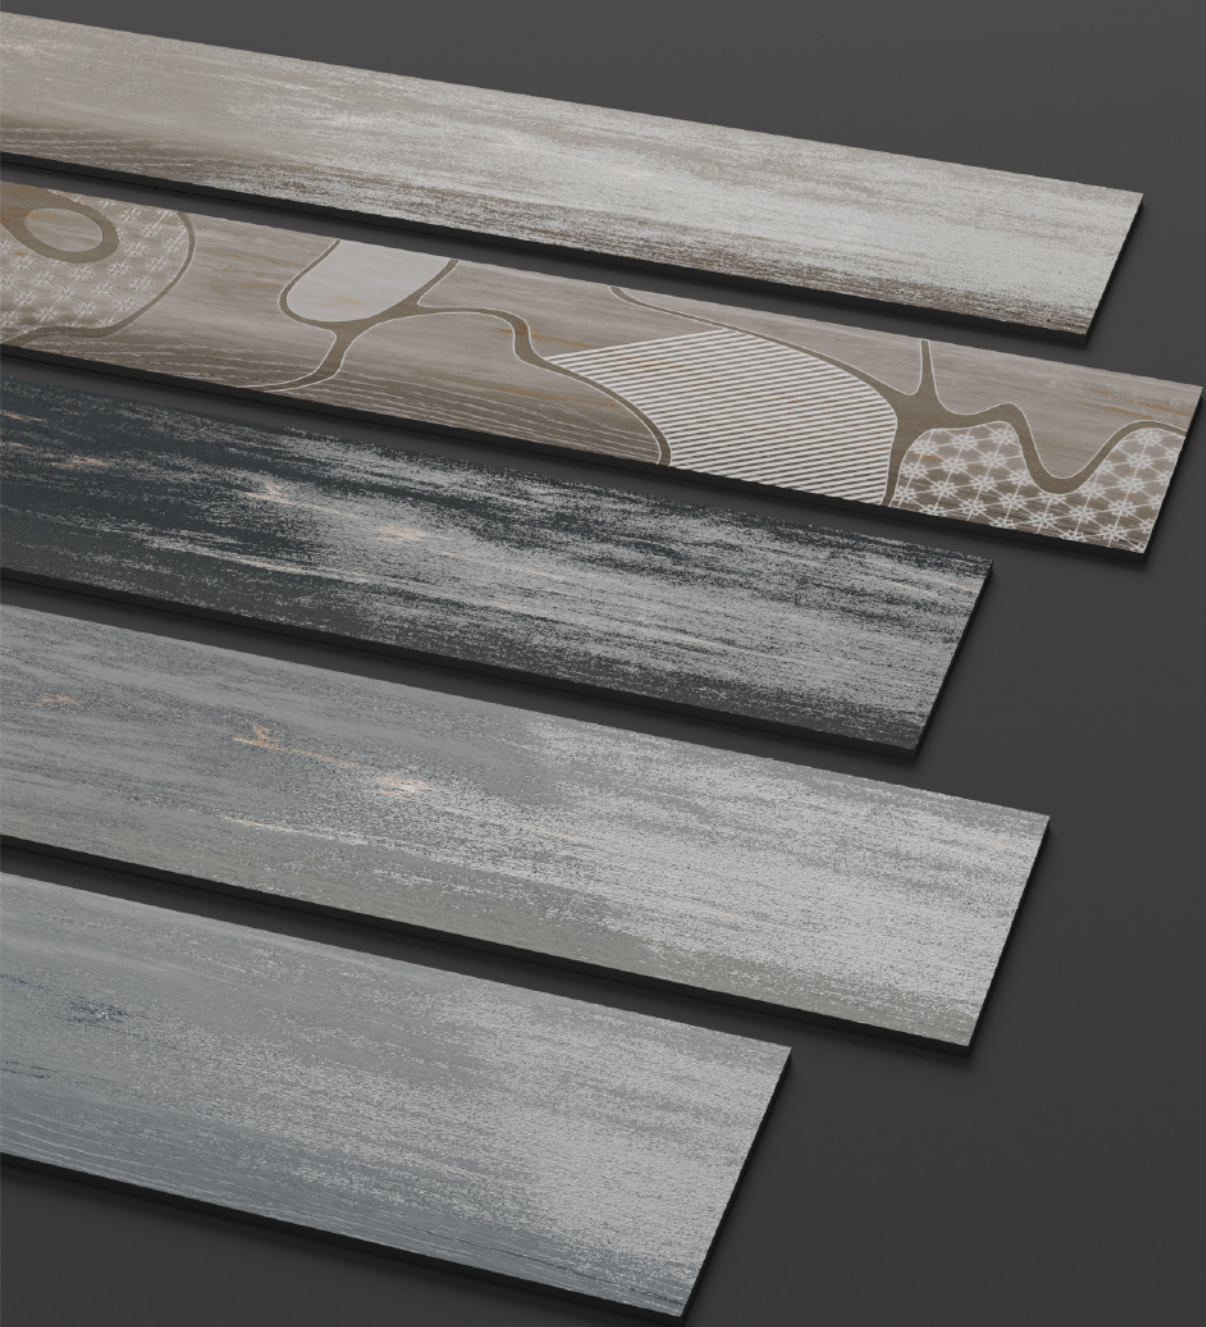

Random:
8 face

13103

Finish:
Carving

Thickness:
9mm

Size:
200 x 1200MM

Random:
9 face

13201

13201 D