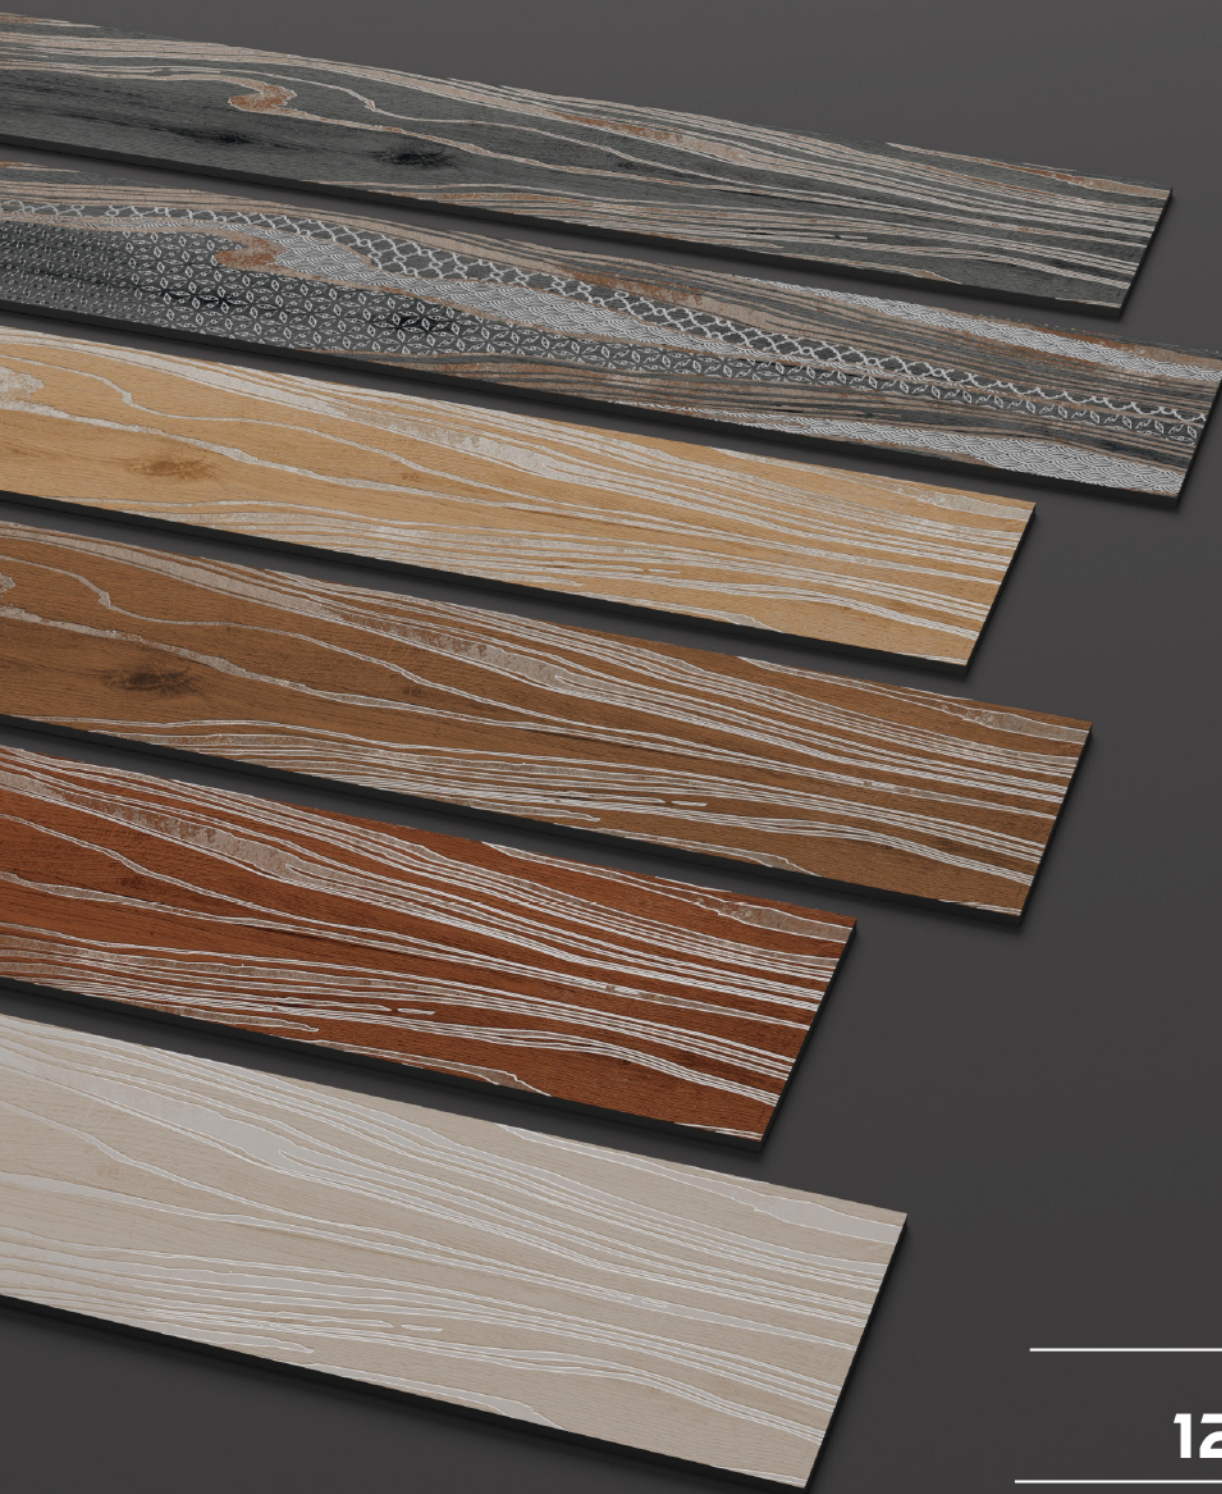

Thickness:
9mm

Size:
200 x 1200MM

Random:
8 face

12804 D

Finish:
Carving

Thickness:
9mm

Size:
200 x 1200MM

Random:
4 face