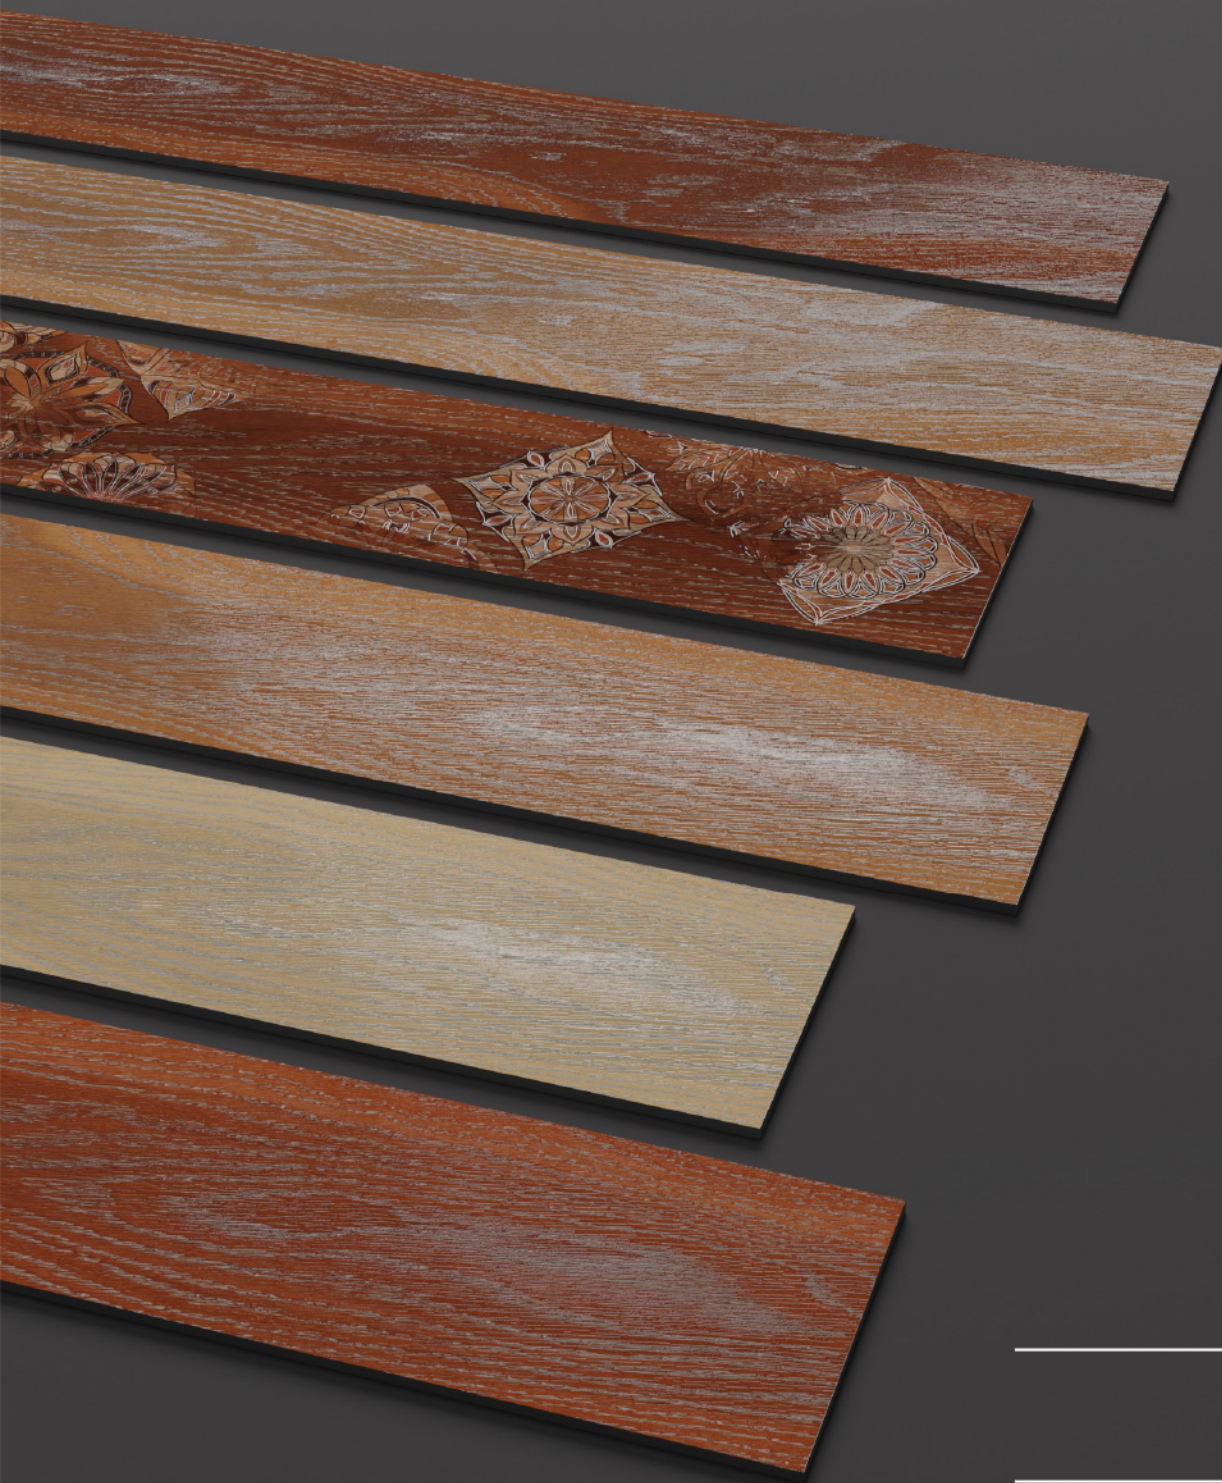

11804

Finish:
Carving

Thickness:
9mm

Size:
200 x 1200MM

Random:
7 face

PREVIEW: 11803

11901

11902