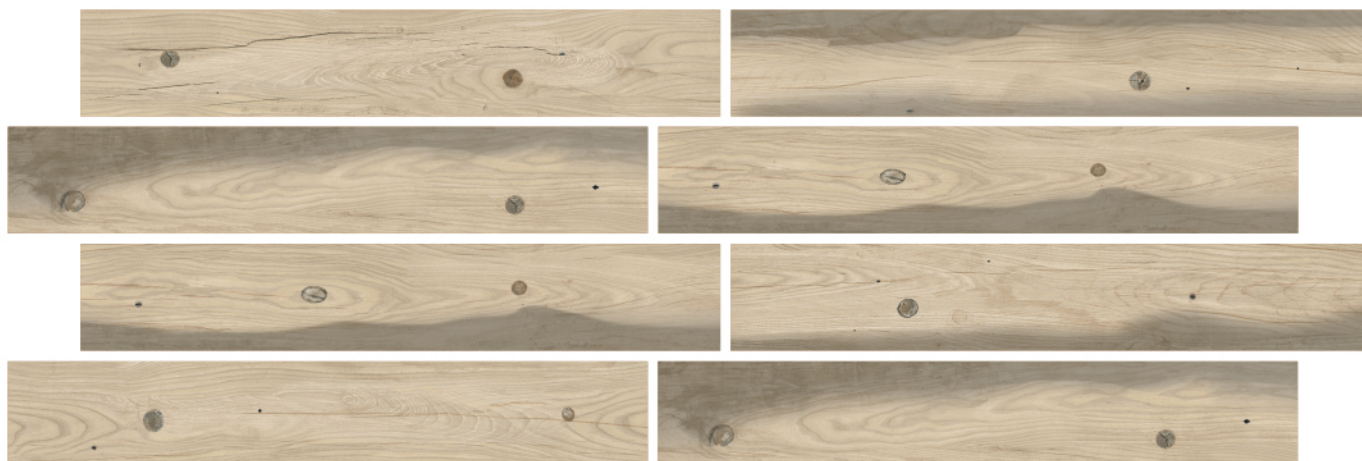

13804

Finish:
Carving

Thickness:
9mm

Size:
200 x 1200MM

Random:
8 face