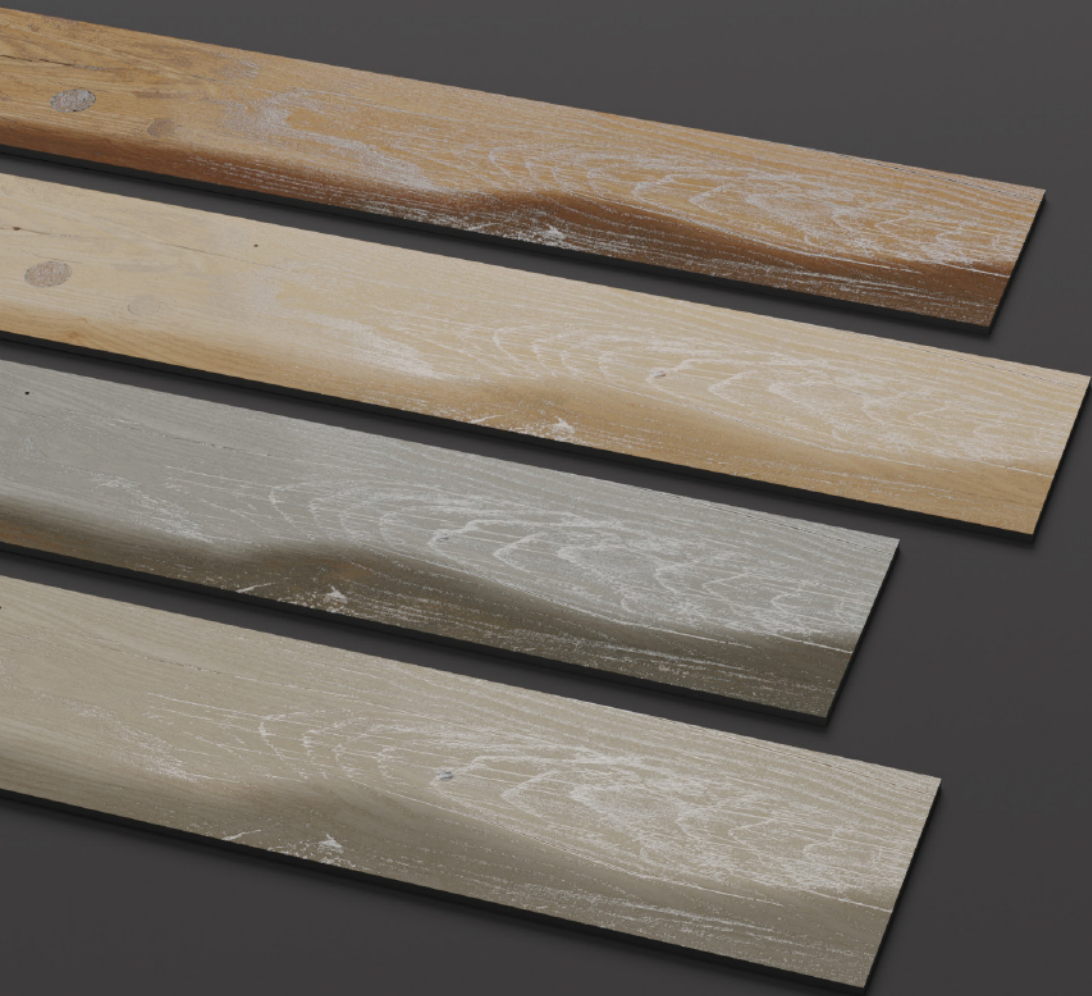

13801

13802

13803

13804