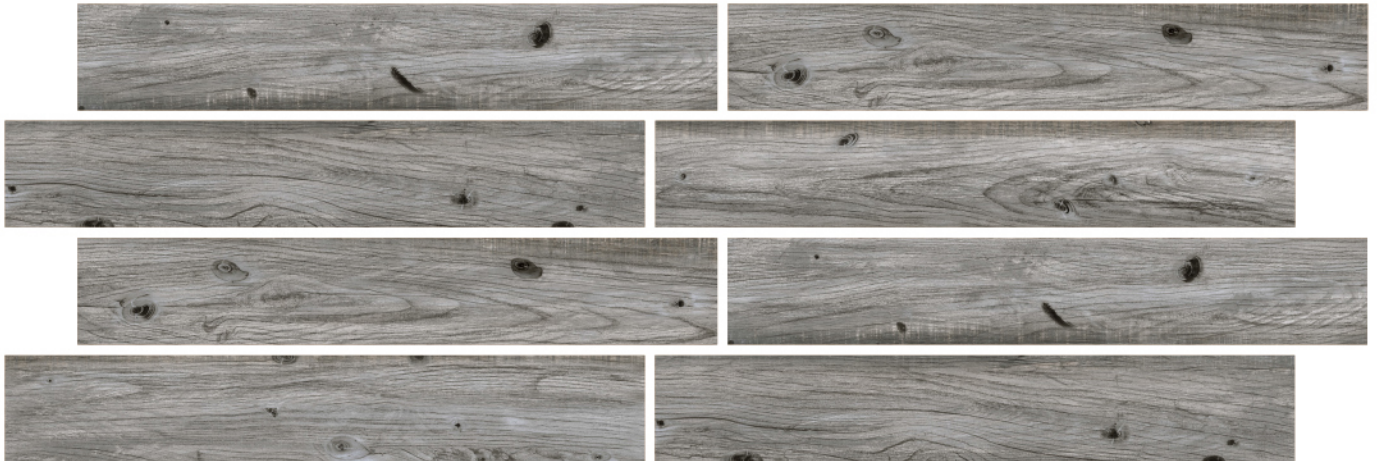

Size:
200 x 1200MM

Random:
6 face

13502

Finish:
Carving

Thickness:
9mm

Size:
200 x 1200MM

Random:
6 face

13503