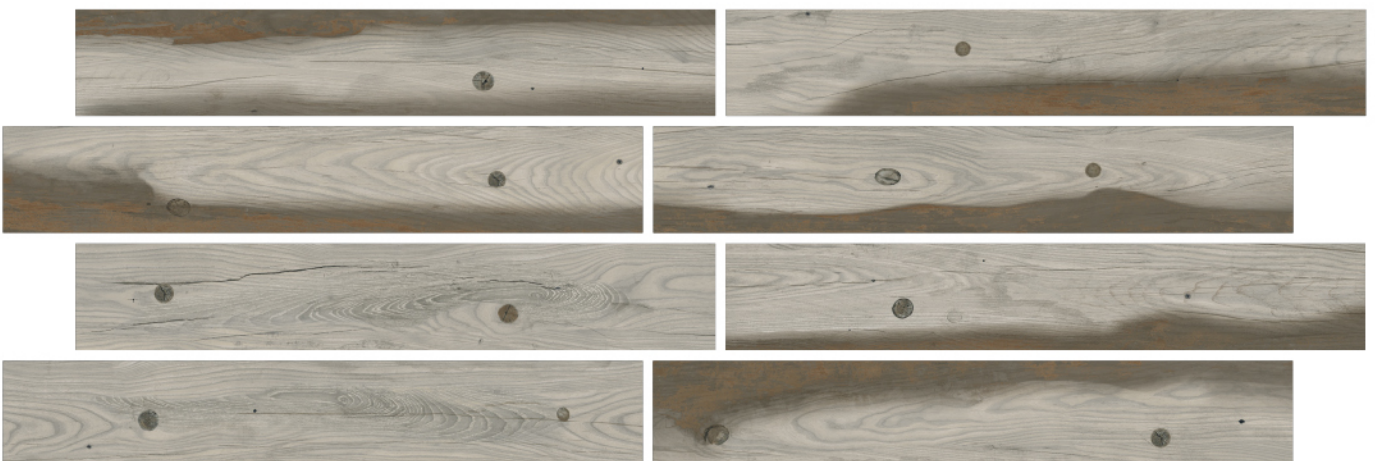

Thickness:
9mm

Size:
200 x 1200MM

Random:
8 face

13802

Finish:
Carving

Thickness:
9mm

Size:
200 x 1200MM

Random:
8 face