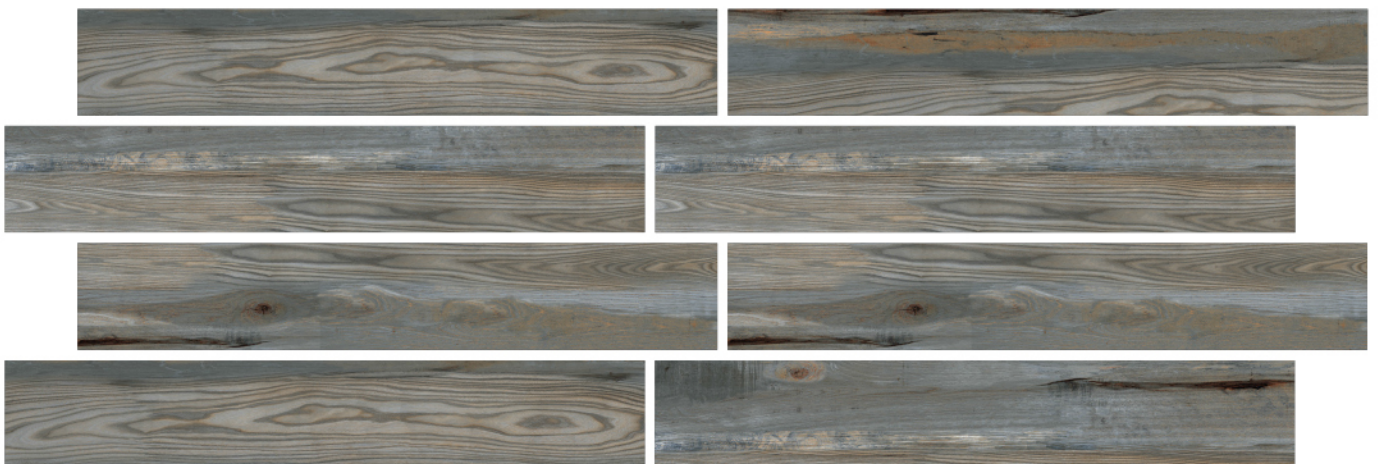

12003

Finish: Carving	Thickness: 9mm	Size: 200 x 1200MM	Random: 5 face