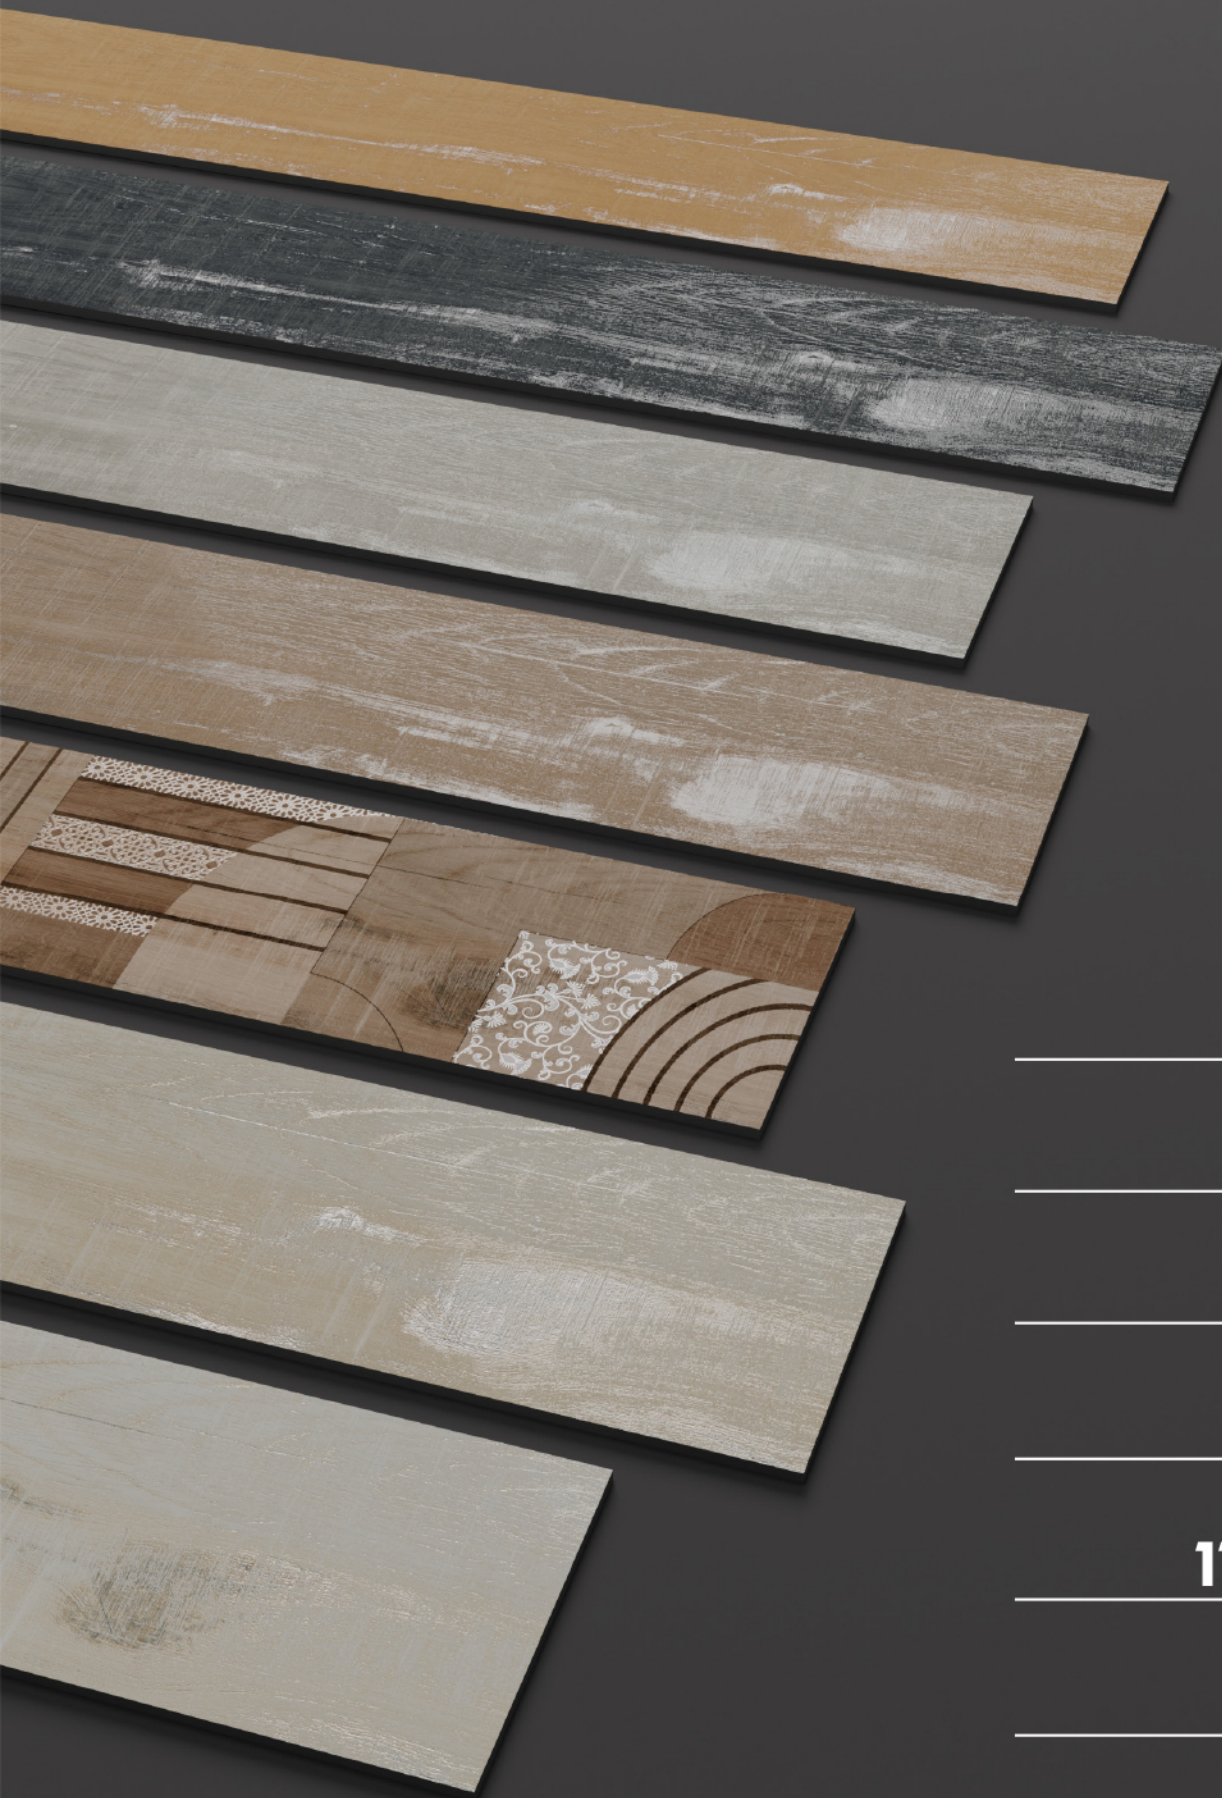

11001

11002

11004

11005

11005 D

11006

11007