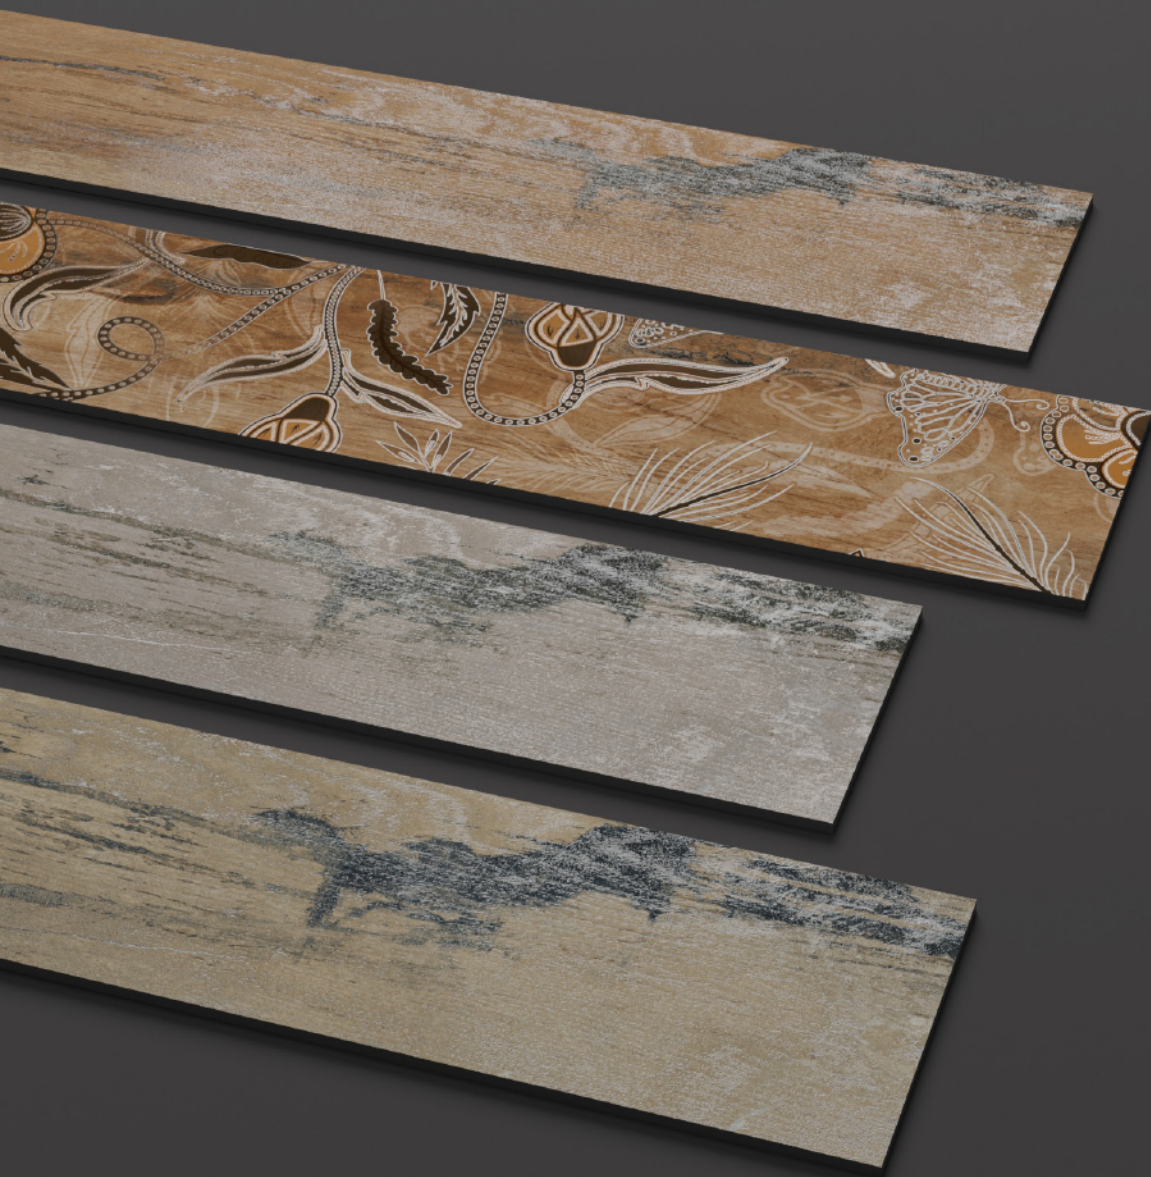

Random:
9 face

13005

Finish:
Carving

Thickness:
9mm

Size:
200 x 1200MM

Random:
4 face

13101

13101 D