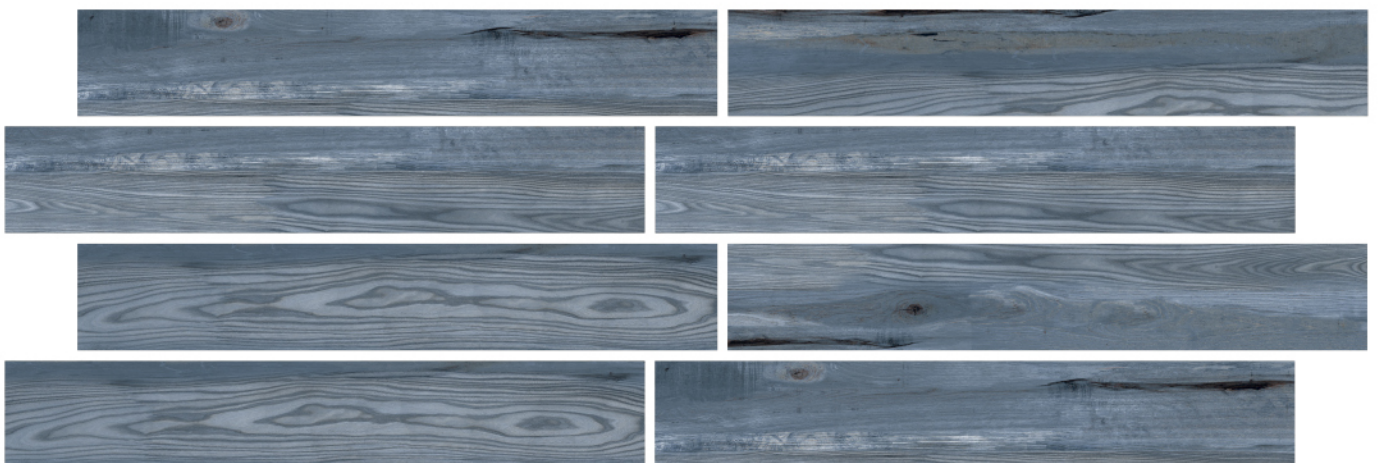

12004

Finish: Carving	Thickness: 9mm	Size: 200 x 1200MM	Random: 5 face