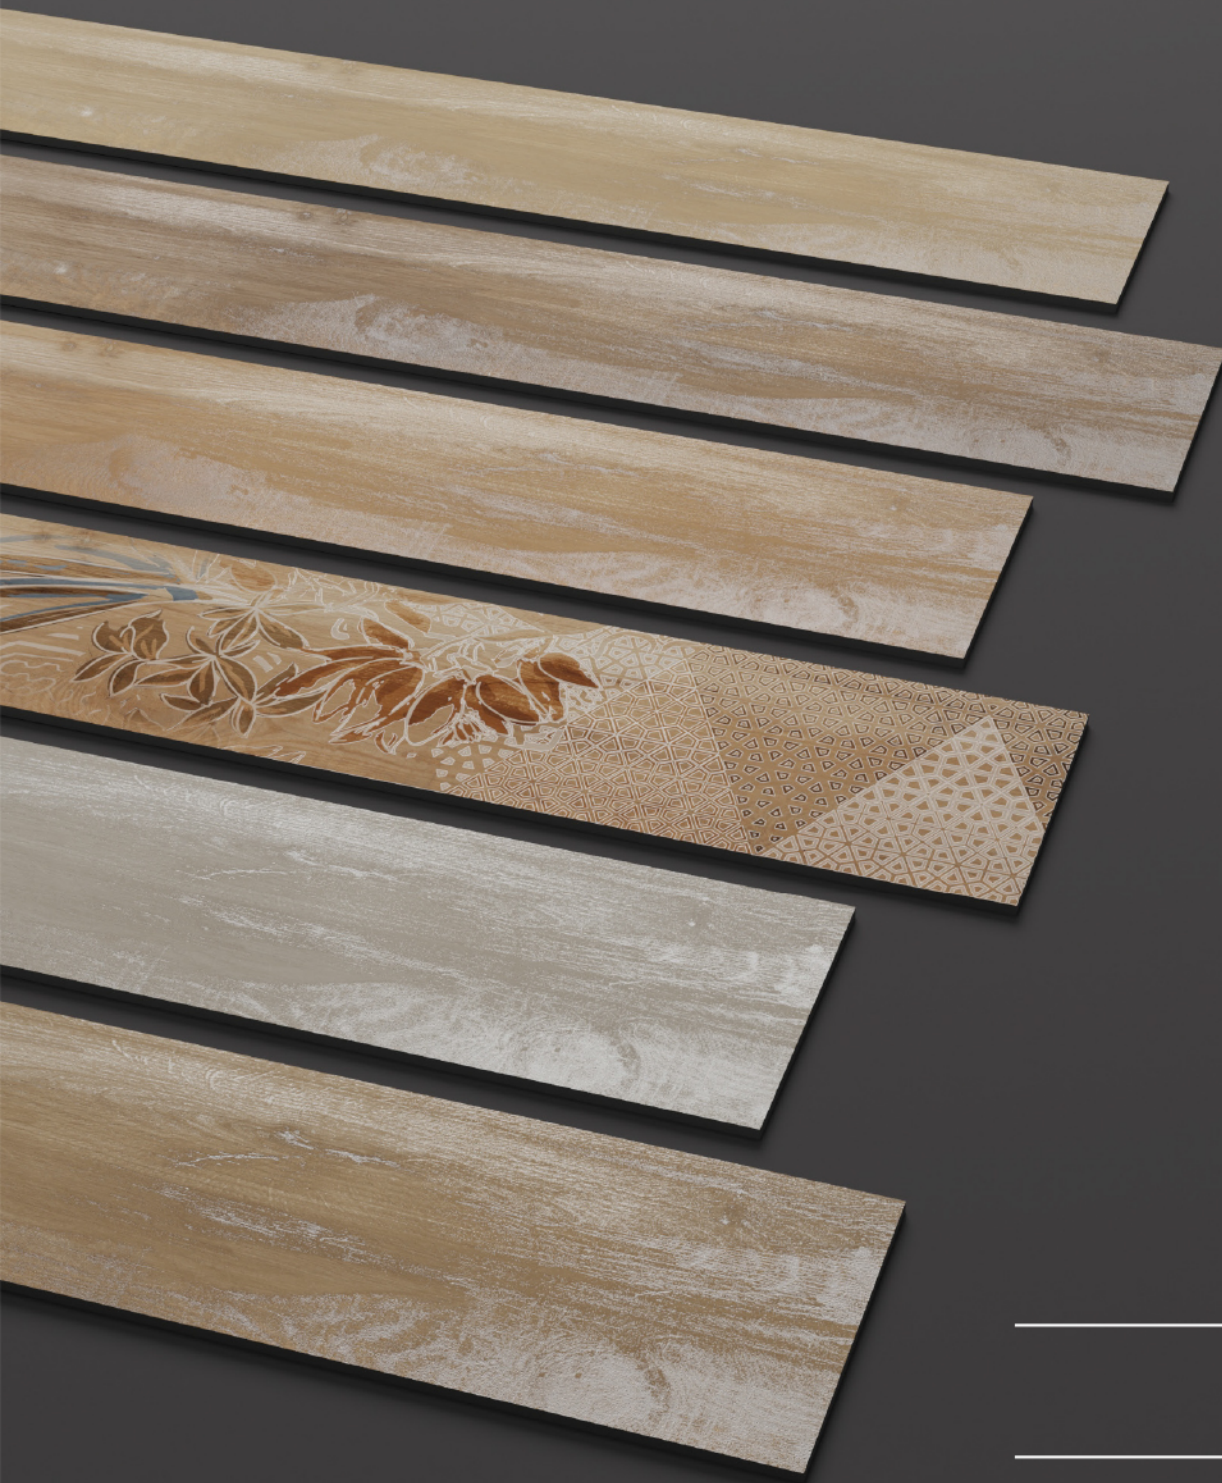

11101

11102

11103

11103 D

11104

11105