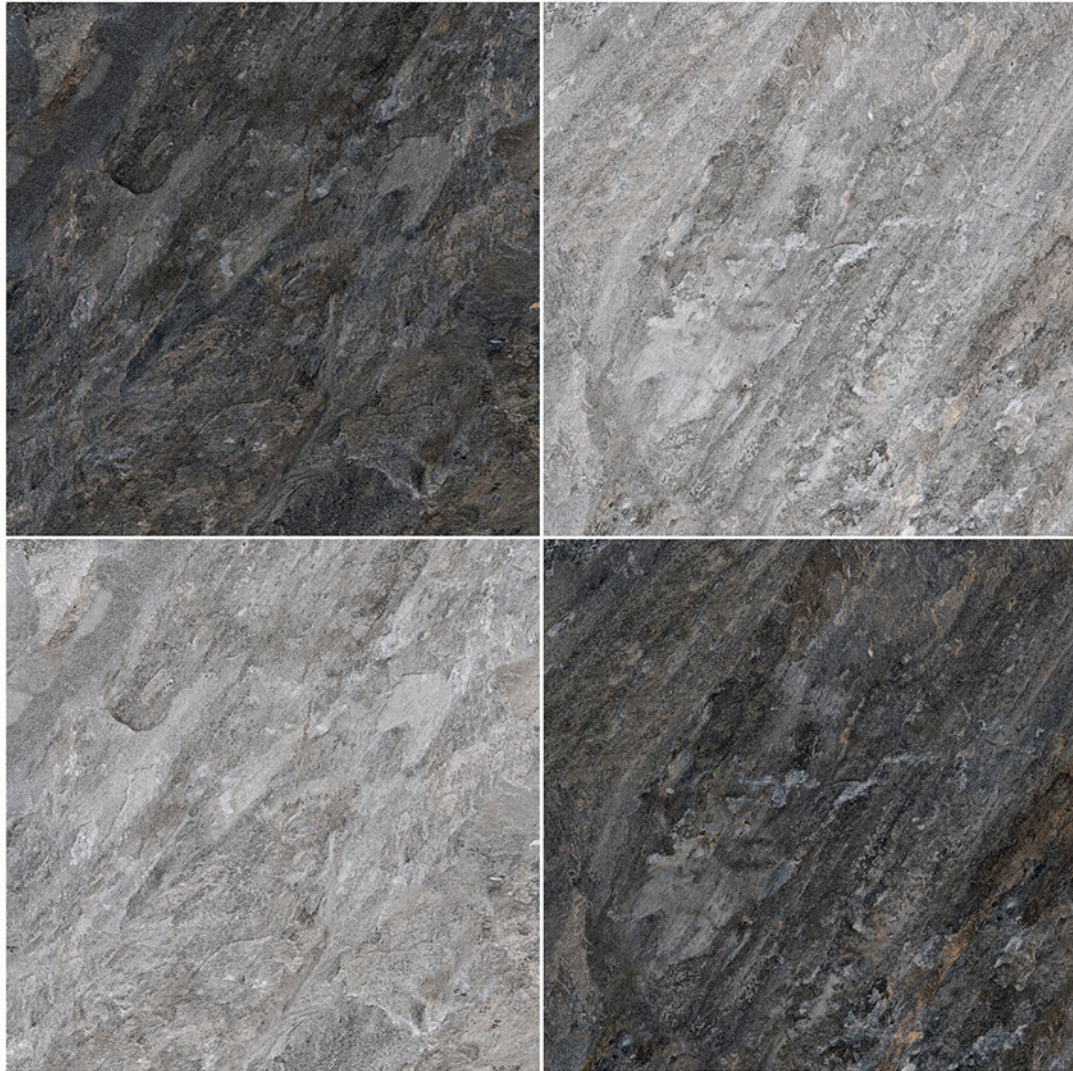

R-2

IMPACT  
RESISTANCE

HIGH  
STRENGTH

ZERO  
MAINTENANCE

100 %  
WATER PROOF

Series | Size | Finish  
**Rustic Punch** | **600x600mm** | **Matt**

**OUT**  
**DOOR**  
Collection

Titanio 02 LT