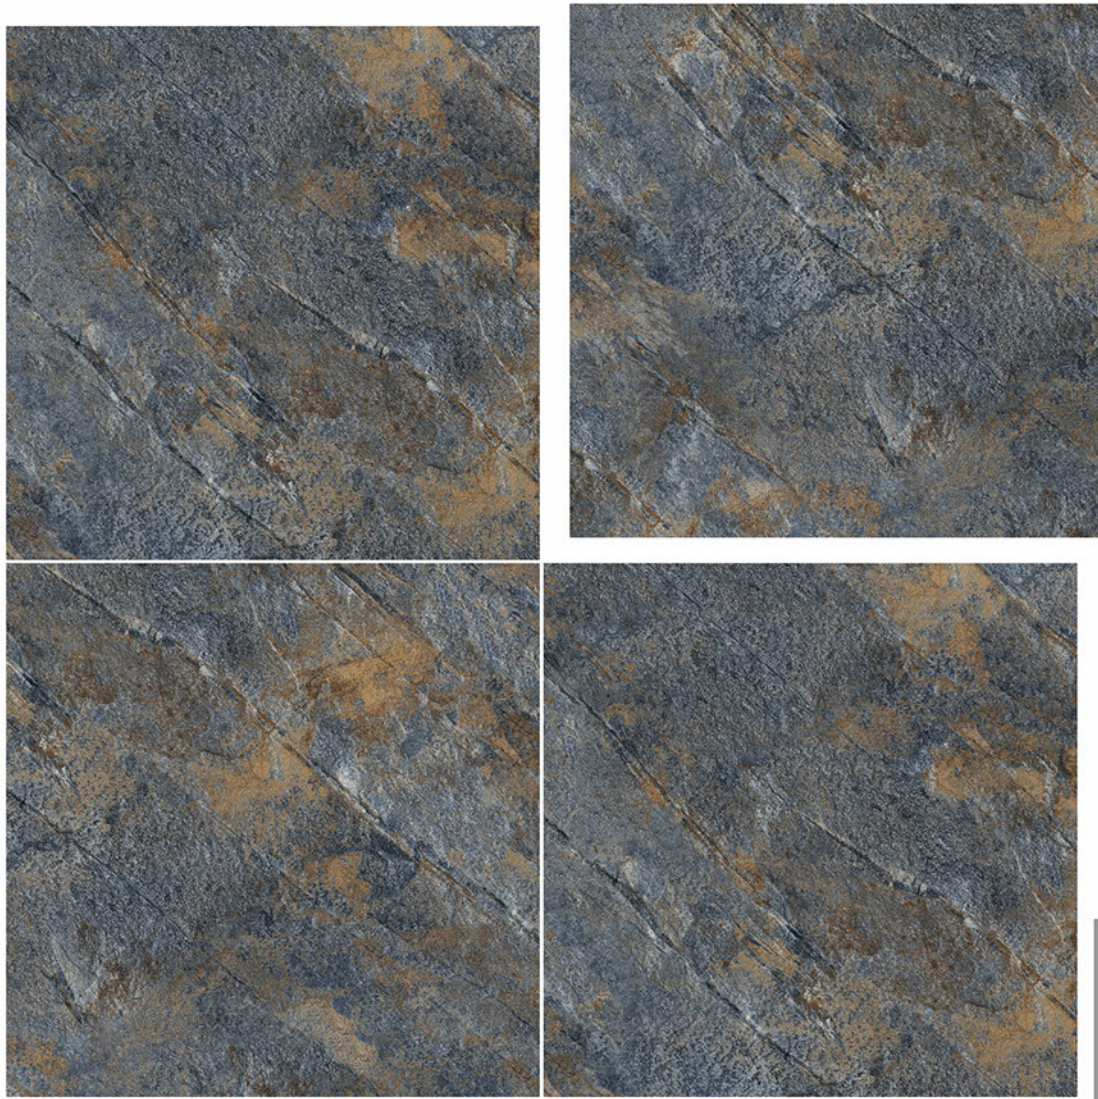

Series | Size | Finish
Rustic Punch | **600x600mm** | **Matt**