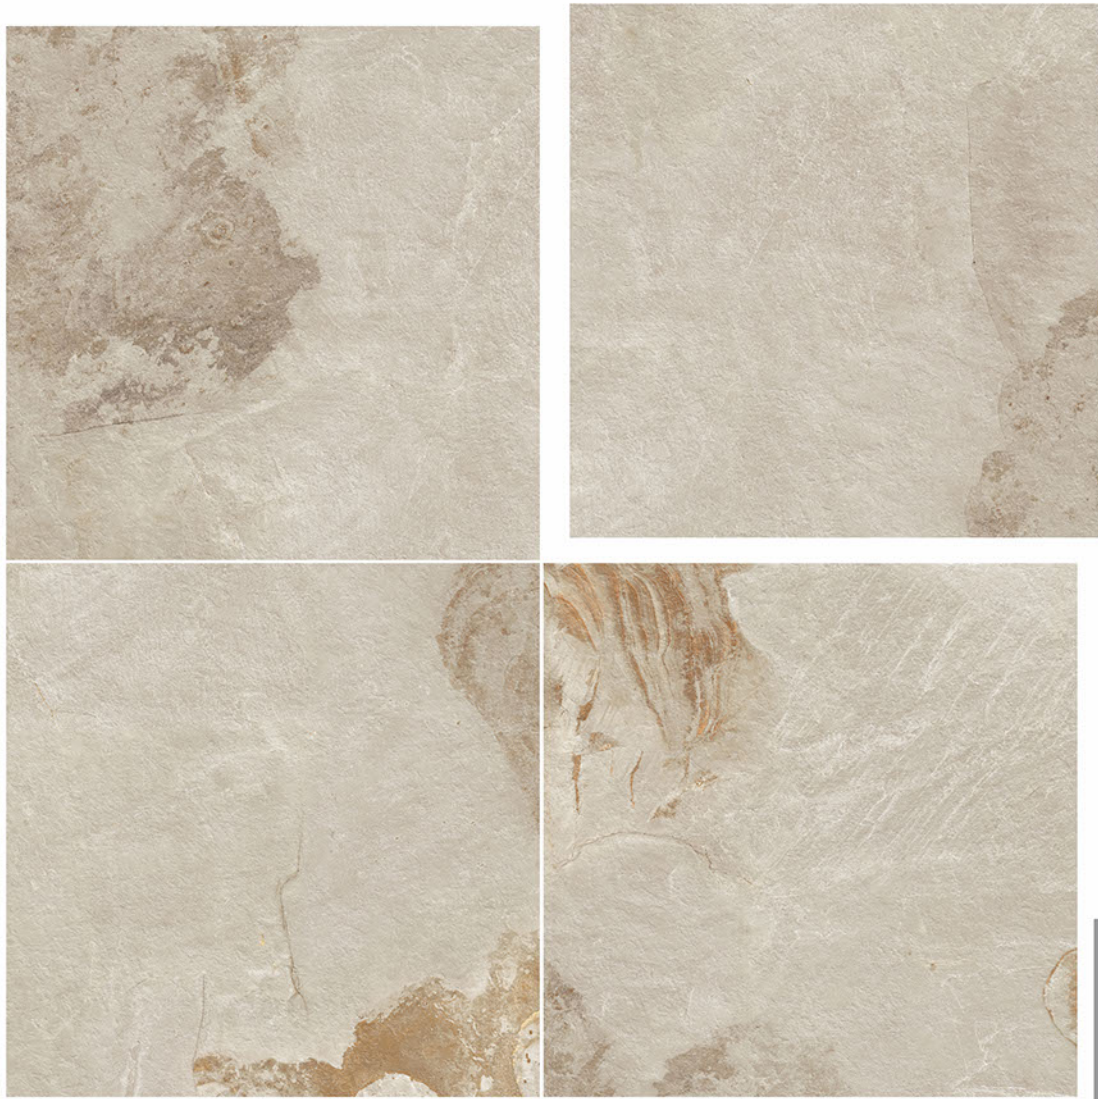

Titanio 18

**R-8**

IMPACT  
RESISTANCE

HIGH  
STRENGTH

ZERO  
MAINTENANCE

100 %  
WATER PROOF

Series | Size | Finish  
**Rustic Punch** | **600x600mm** | **Matt**

**OUT**  
**DOOR**  
Collection