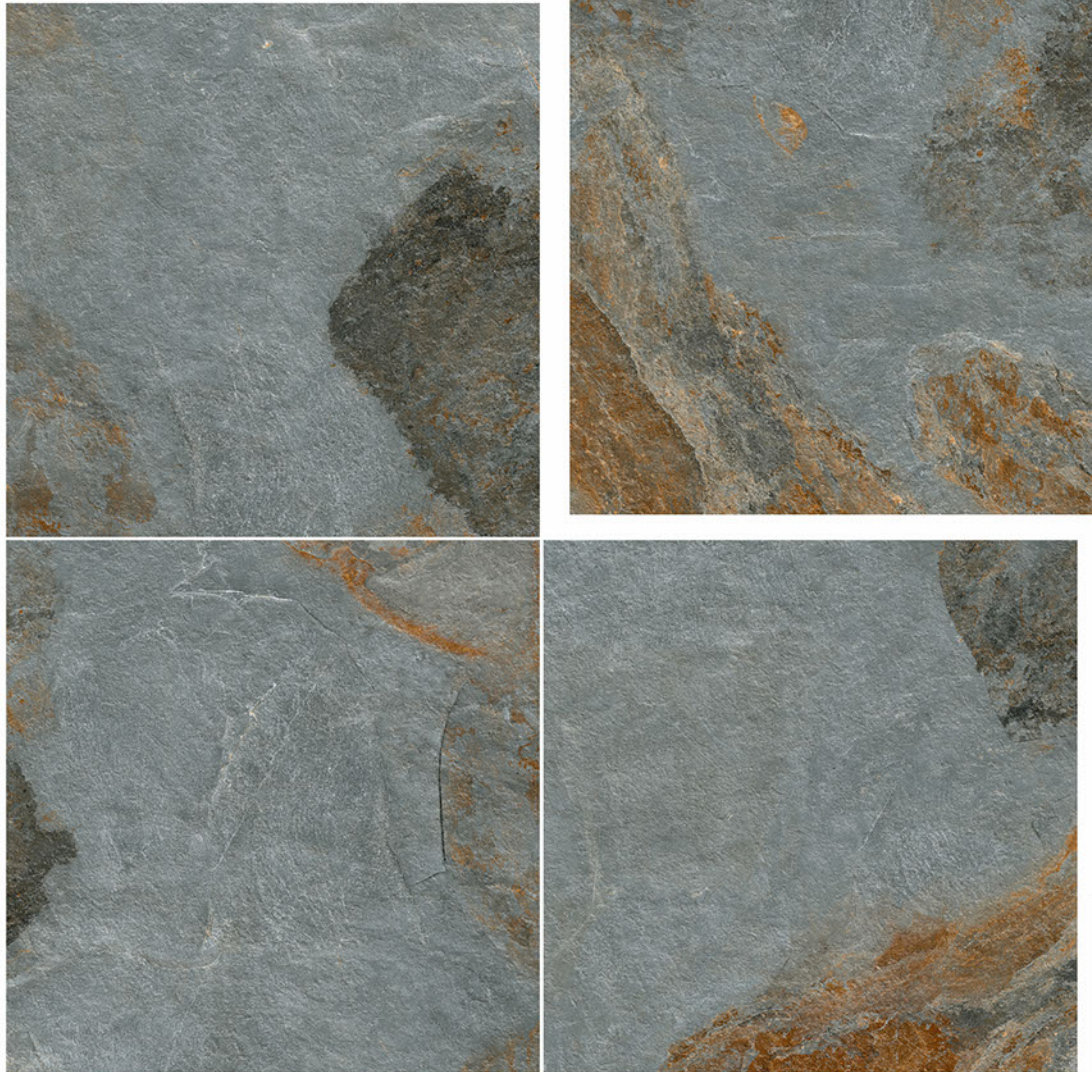

Titanio 17 DK

R-2

IMPACT  
RESISTANCE

HIGH  
STRENGTH

ZERO  
MAINTENANCE

100 %  
WATER PROOF

Series | Size | Finish  
**Rustic Punch** | **600x600mm** | **Matt**

**OUT**  
**DOOR**  
Collection