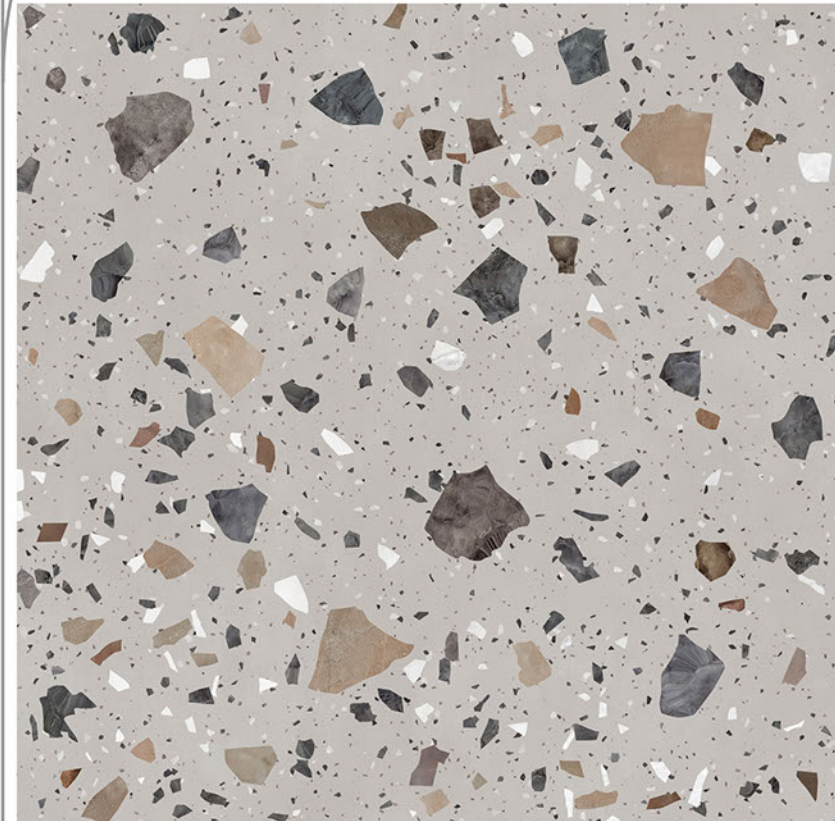

OUT
DOOR
Collection

Astico 26