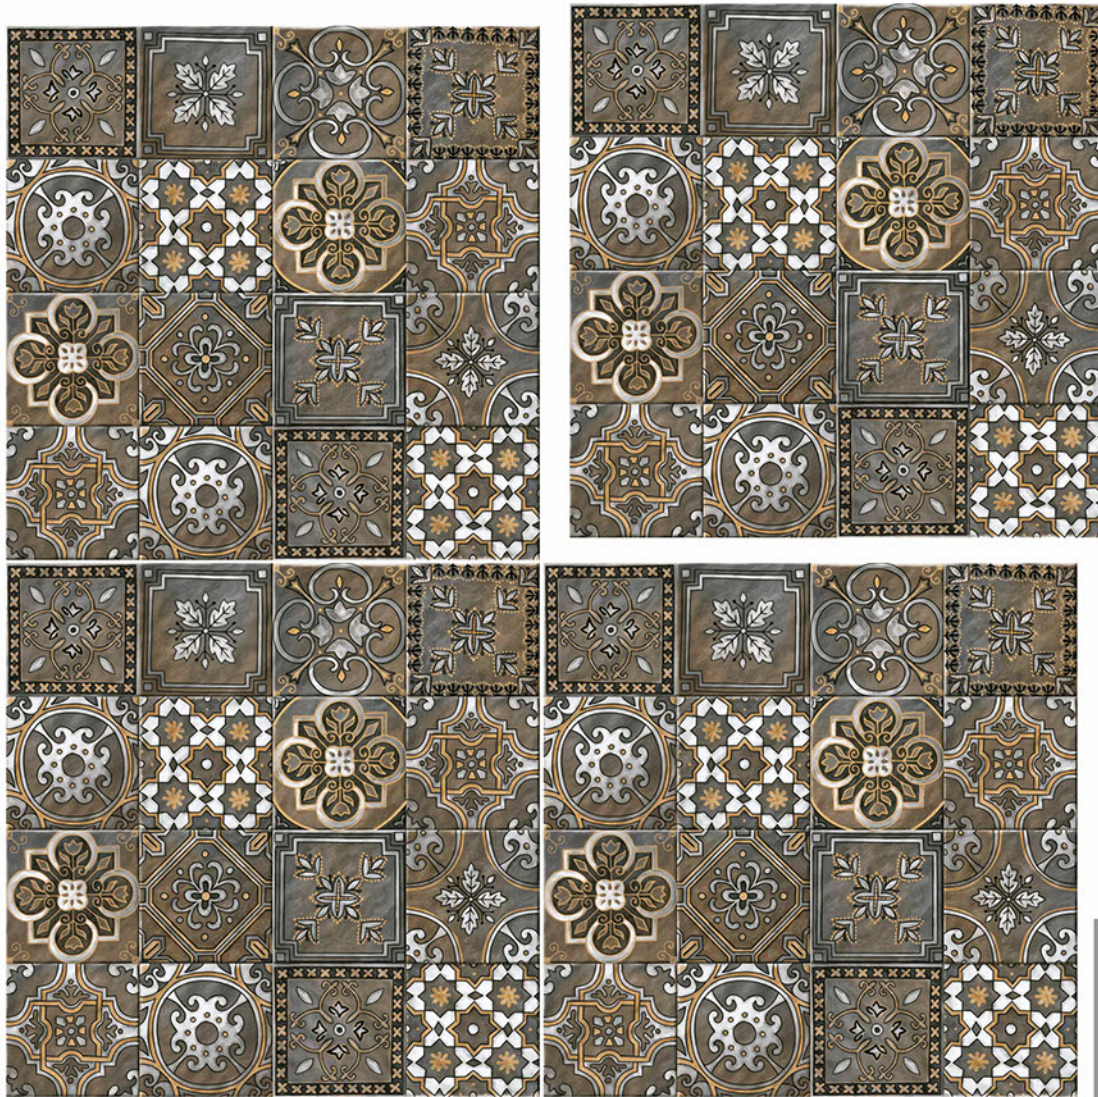

ZERO
MAINTENANCE

100 %
WATER PROOF

Series
Plain

Size
600x600mm

Finish
Matt

OUT
DOOR
Collection

Astico 09

Series
Plain