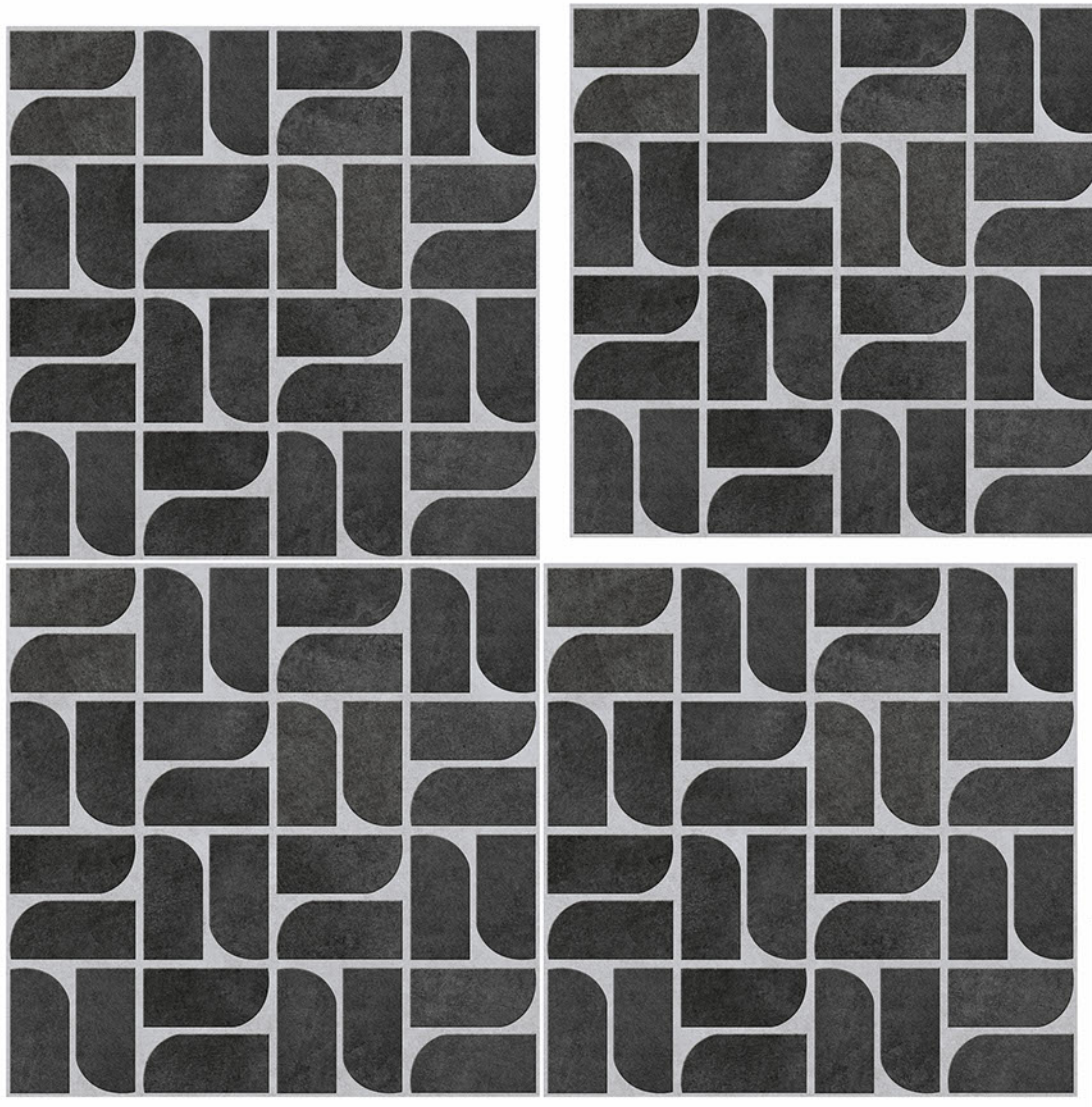

HIGH
STRENGTH

ZERO
MAINTENANCE

100 %
WATER PROOF

Series
Plain

Size
600x600mm

Finish
Matt

OUT
DOOR
Collection

Astico 02