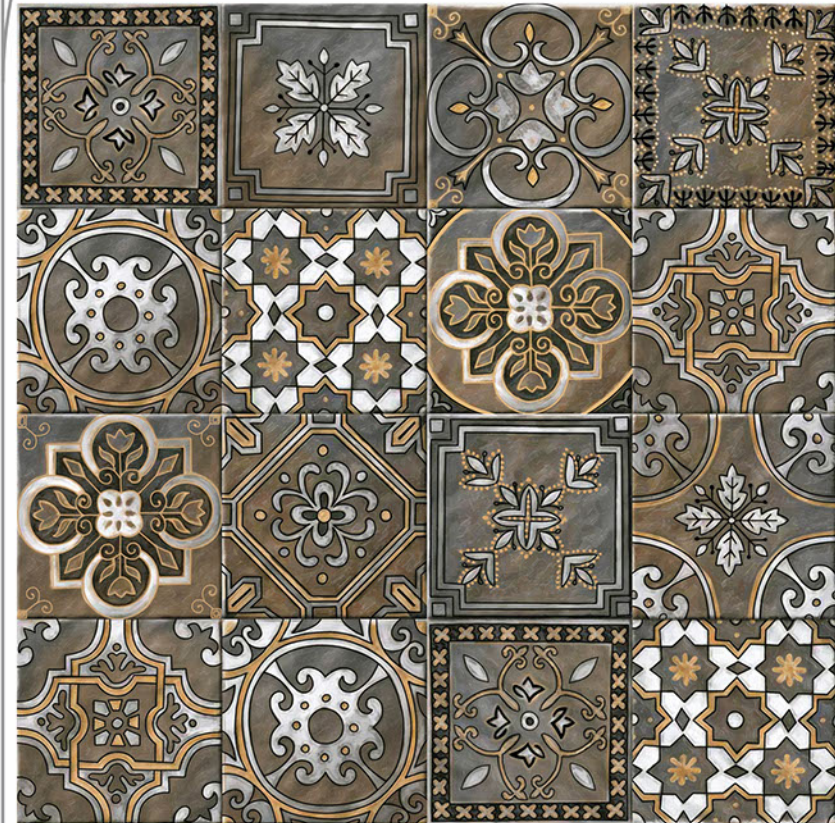

ZERO
MAINTENANCE

100 %
WATER PROOF

Series
Plain

Size
600x600mm

Finish
Matt

OUT
DOOR
Collection

Astico 09

Series
Plain