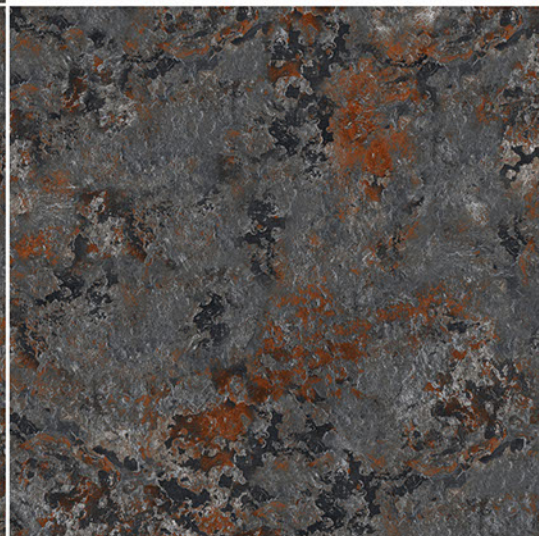

Series
Plain

Size
600x600mm

Finish
Matt